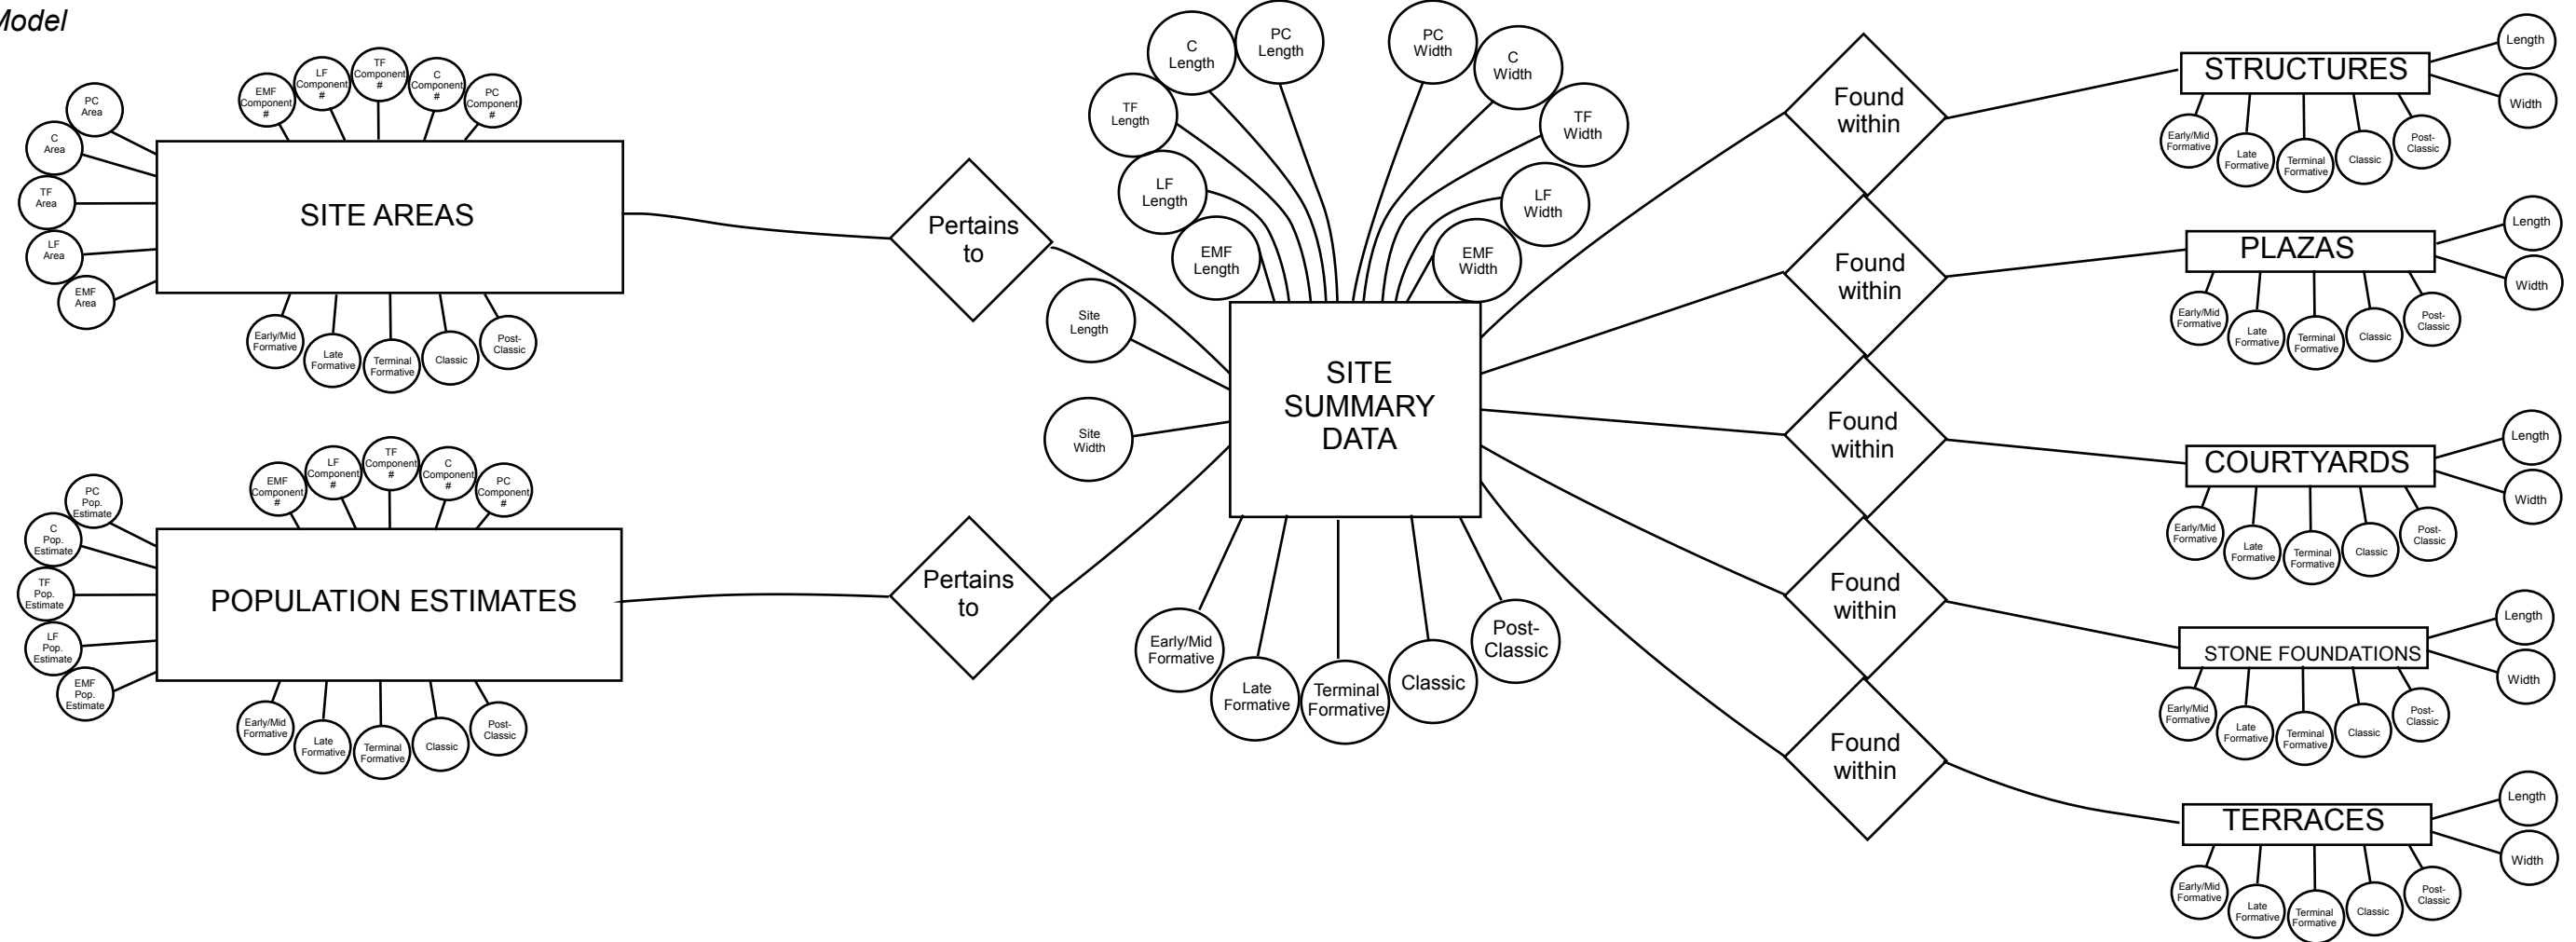

Generalized Entity-Relationship Models for the Spatial & Temporal Variables of the Central Mixteca Alta Settlement Pattern Project Database

Original Model

Normalized Model